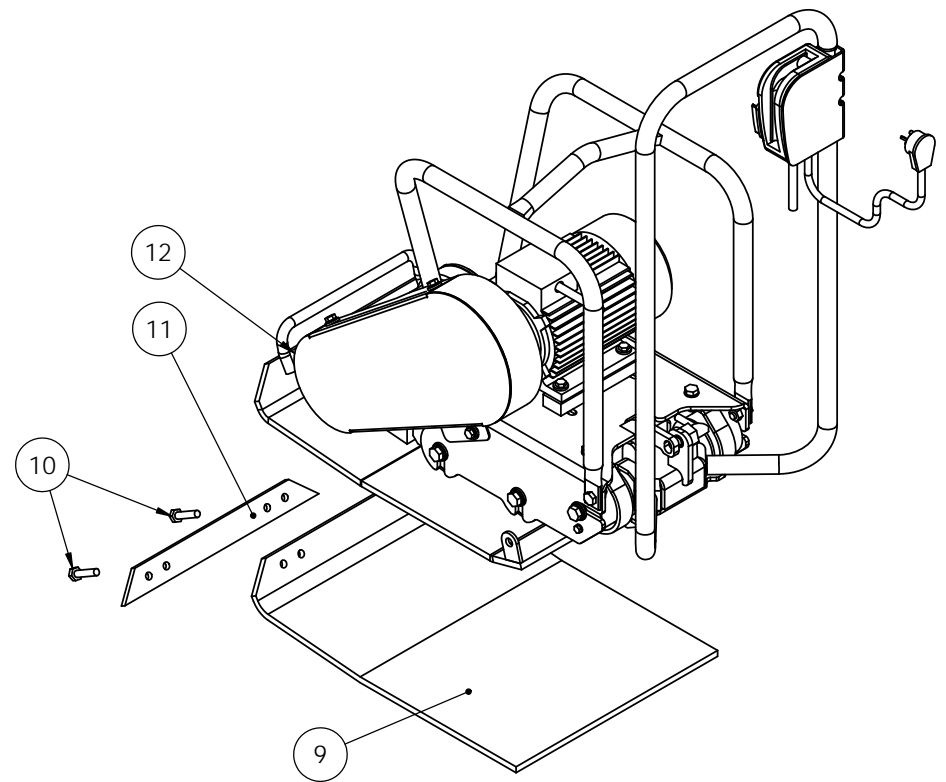

VULCALON PLATE (OPTIONAL)
VULKALONPLATTE
VULKALONPLADE
PLANCH VULKOLAN

SEE PARTS LIST PAGES-19
PC1443E

FIRST EDITION JUNE 2010
UPDATED MAY 2014